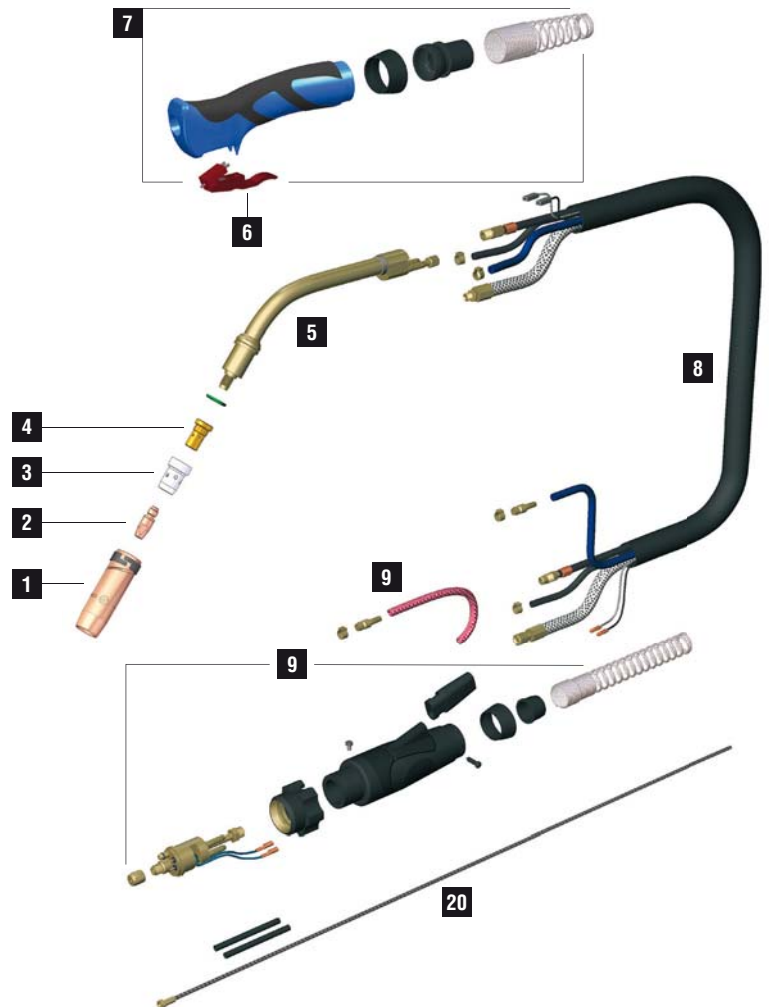

ERGOPLUS 500

CE EN60974-7

CODE	↔	
------	---	--

MB7843	3 m	10'	
MB7844	4 m	12'	
MB7845	5 m	16.4'	

TECHNICAL DATA		
----------------	--	--

	1,45 kg	3,20 lb
V PEAK	113	
	1,0 ÷ 2,4 mm	.040" ÷ 3/32"
X 100%	500A CO2 - 450A Mix	
	2÷4 bar	
	1,6 l/min	

	CODE			Ø			REF	
1	MC0268		2,5 mm	16 mm	5/8"	76 mm	145.0085	10
1	MC0276		light 2 mm	16 mm	5/8"	76 mm	145.0085	10
1	MC0290		2,5 mm	14 mm		76 mm	145.0132	10
1	MC0291		2,5 mm	20 mm		76 mm	145.0051	10
1	MC0292		2,5 mm	15 mm		76 mm	-	10
1	MC0293		2,5 mm	20 mm		82 mm	145.0179	10
1	MC0340		heavy duty 3 mm	16 mm	5/8"	76 mm	Heavy duty	10
1	MC0568		quick release 2,5 mm	16 mm	5/8"	76 mm	-	10
1	MC0576		quick release - light 2 mm	16 mm	5/8"	76 mm	-	10
2	MD0005-80		M8 - CuCrZr	1,0 mm	.040"	30 mm	140.0316	20
2	MD0005-82		M8 - CuCrZr	1,2 mm	.045"	30 mm	140.0445	20
2	MD0005-84		M8 - CuCrZr	1,4 mm	.052"	30 mm	-	20
2	MD0005-86		M8 - CuCrZr	1,6 mm	1/16"	30 mm	140.0590	20
3	ME0076		M8 - brass			25 mm	-	10
3	ME0083		M8 - brass			29 mm	-	10
3	ME0390		M8 - copper			25 mm	-	10
4	ME0074		plastic			28 mm	-	10
4	ME0079		plastic			29 mm	300029	10
4	ME0479		plastic High Tec			28 mm	-	10
4	ME0579		ceramic	16 mm	5/8"	28 mm	-	10
20	GM0530		uncoated steel liner	1,2 ÷ 1,6 mm	.045" ÷ 1/16"	3 m	10'	1
20	GM0531		uncoated steel liner	1,2 ÷ 1,6 mm	.045" ÷ 1/16"	4 m	12'	1
20	GM0532		uncoated steel liner	1,2 ÷ 1,6 mm	.045" ÷ 1/16"	5 m	16.4'	1